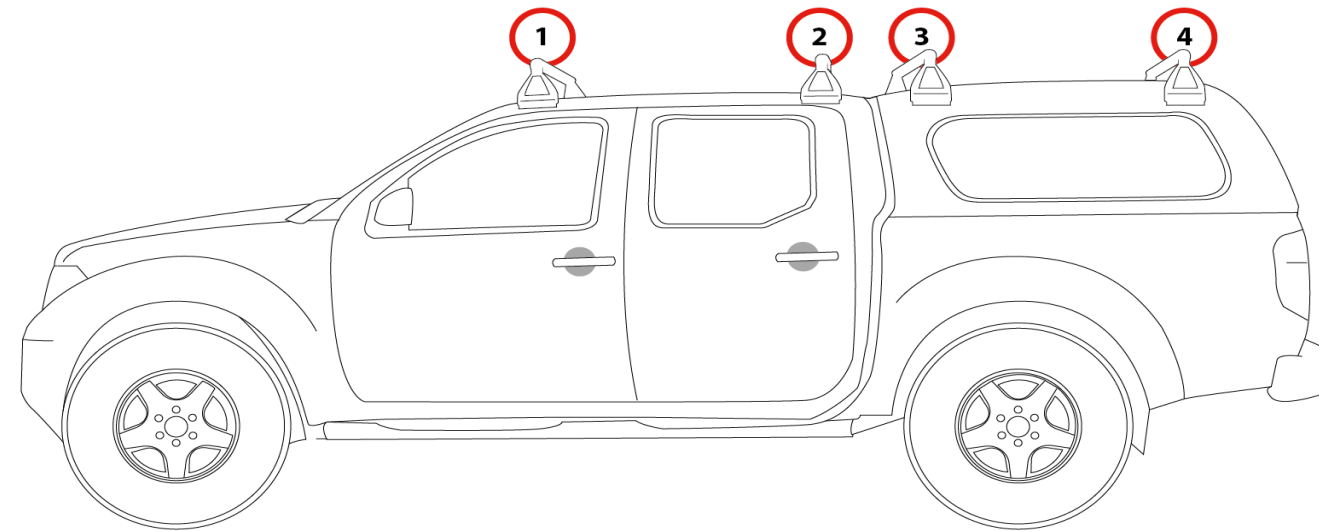

Guideline for parts ordering to fit Rhino roof rack systems on Crown canopies

Notes:

You can select which bar you would like from these 3 options

Commercial Bar Silver
RB1375S

Commercial Bar Black
RB1375B

Aero Bar Silver
RAB1375

Spacers may be required in some situations to achieve a level fitment so it is a good idea to have them in stock.

Commercial Bar Spacer
LHSPAIR

Aero Bar Spacer
LHS-A1PAIR

One track set is required for the cab regardless of how many bars are being fitted